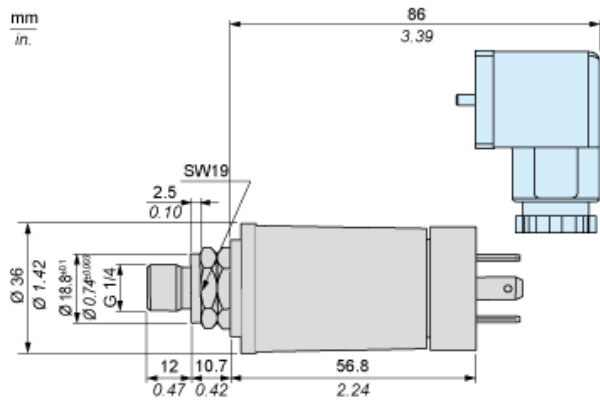

Dimensions

Wiring Diagram

2-Wire Technique (4-20 mA)

(a) I_{out}