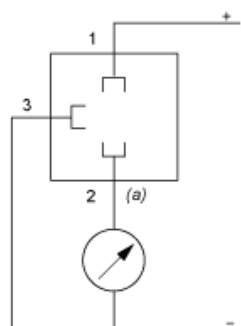

Dimensions

(1) SW24 tightening torque ≤ 25 N.m / 221 lb-in

Wiring Diagram

3-Wire Technique (0-10 V)

(a) V out