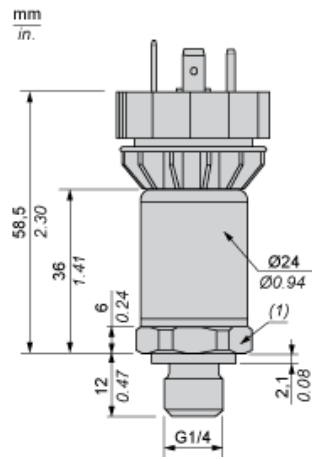

Dimensions

(1) SW24 tightening torque ≤ 25 N.m / 221 lb-in

Wiring Diagram

3-Wire Technique (0-10 V)

(a) V out