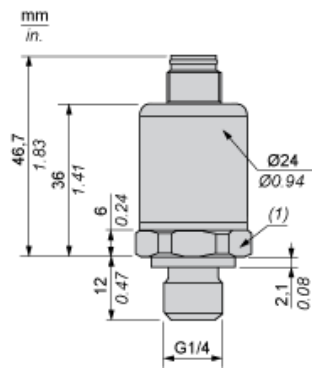

Dimensions

(1) SW24 tightening torque \leq 25 N.m / 221 lb-in

Wiring Diagram

3-Wire Technique (0-10 V)

(a) V out