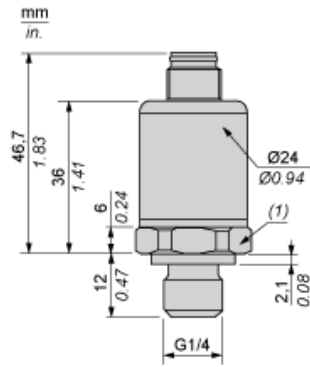

Dimensions

(1) SW24 tightening torque  $\leq 25$  N.m / 221 lb-in

---

## Wiring Diagram

---

### 3-Wire Technique (0-10 V)

(a) V out