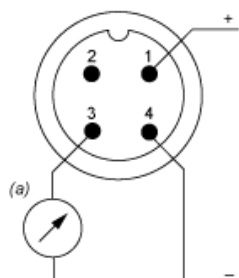

Dimensions

(1) SW24 tightening torque  $\leq 25$  N.m / 221 lb-in

---

## Wiring Diagram

---

### 3-Wire Technique (0-10 V)

(a) V out