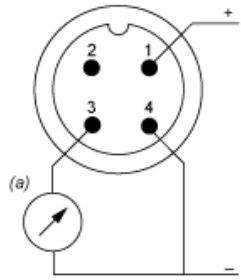

Dimensions

(1) SW24 tightening torque \leq 25 N.m / 221 lb-in

Wiring Diagram

3-Wire Technique (0-10 V)

(a) V out