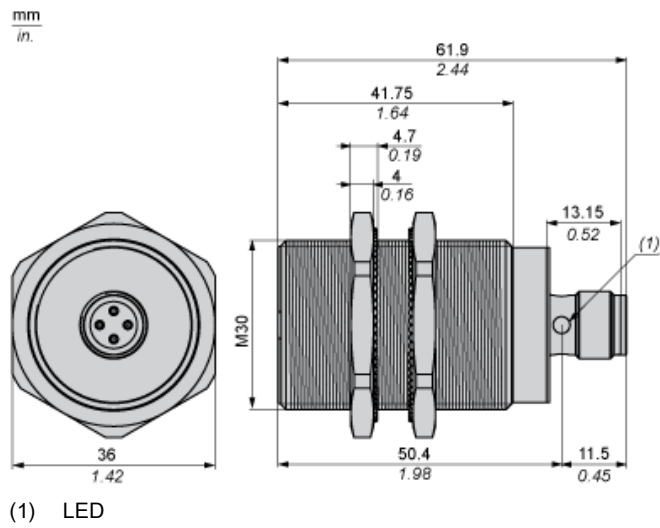

Dimensions

---

Minimum Mounting Distances

---

Side by side

e (1) 20 mm/0.79 in

≥

Face to face

e (2) 120 mm/4.72 in

≥

Facing a metal object

e (3) 30 mm/1.18 in.

≥