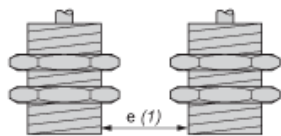

Dimensions

---

Minimum Mounting Distances

---

Side by side

e (1) 20 mm/0.79 in

≥

Face to face

e (2) 120 mm/4.72 in

≥

Facing a metal object

e (3) 30 mm/1.18 in.

≥