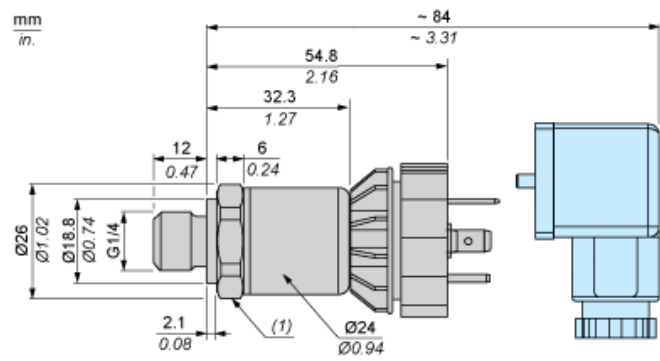

Dimensions

(1) SW24 tightening torque  $\leq 25$  N.m / 221 lb-in

---

## Connection and Schema

---

### Wiring Diagram

2-Wire Technique (4-20 mA)

(a) V out