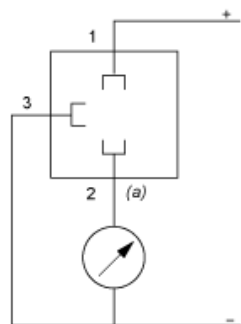

Dimensions

(1) SW24 tightening torque  $\leq 25$  N.m / 221 lb-in

---

## Connection and Schema

---

### Wiring Diagram

2-Wire Technique (4-20 mA)

(a) V out