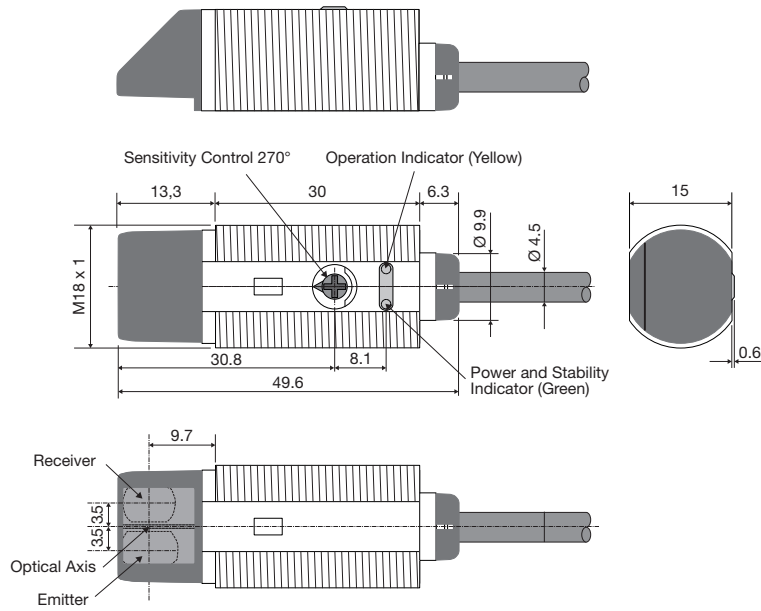

Detection Diagram

Excess Gain

Signal Stability Indication

APA 18-MB1

Dimensions Radial version

Cable version

Plug version