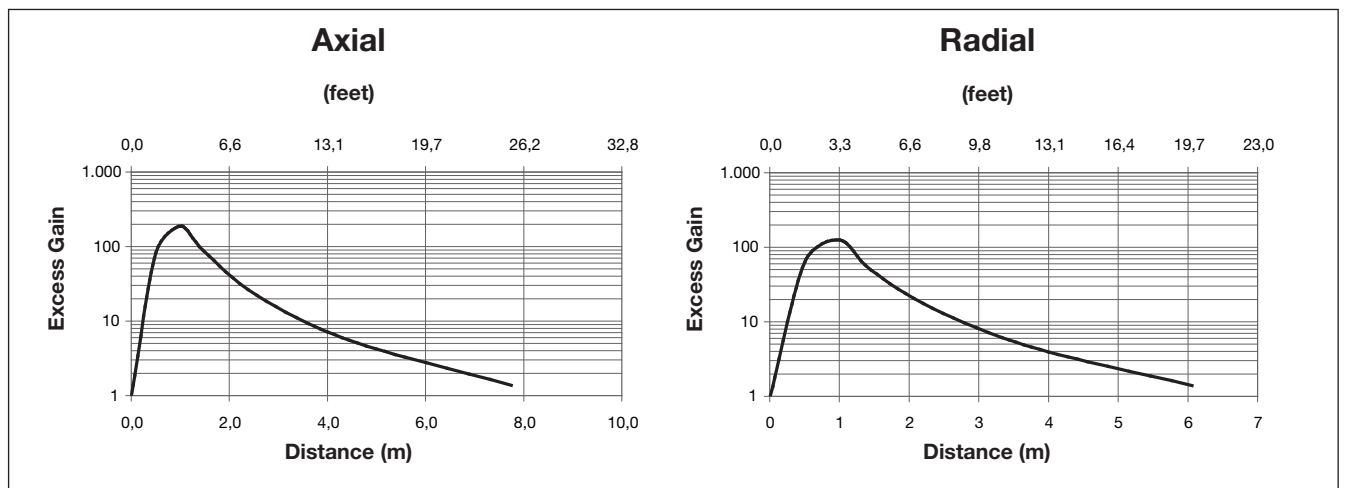

Detection Diagram

Excess Gain

Signal Stability Indication

APA 18-MB1

Dimensions Radial version

Cable version

Plug version