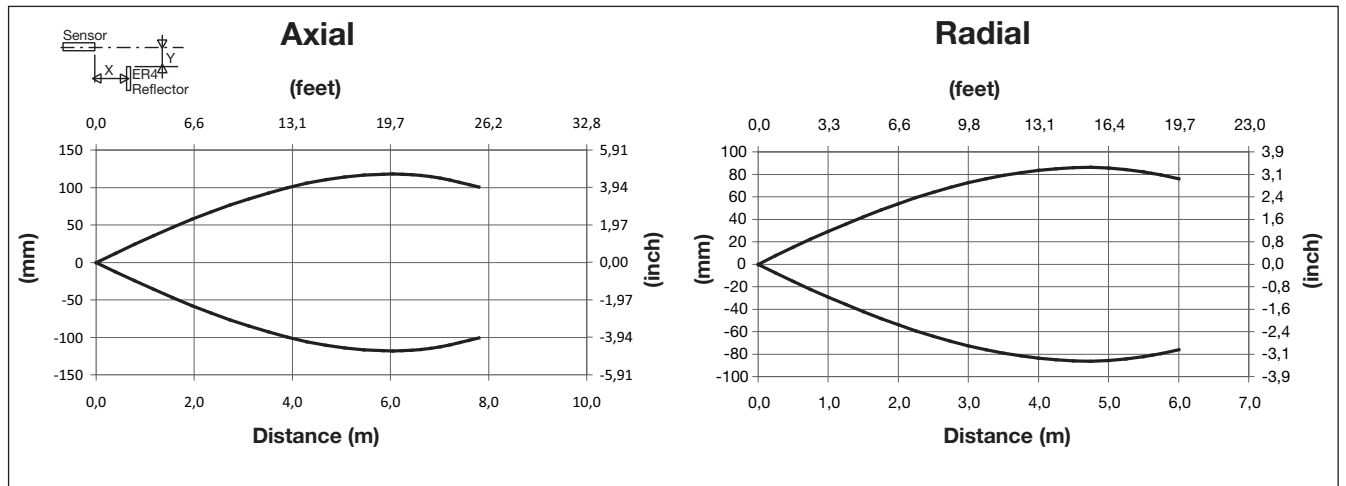

Detection Diagram

Excess Gain

Signal Stability Indication

APA 18-MB1

Dimensions Radial version

Cable version

Plug version