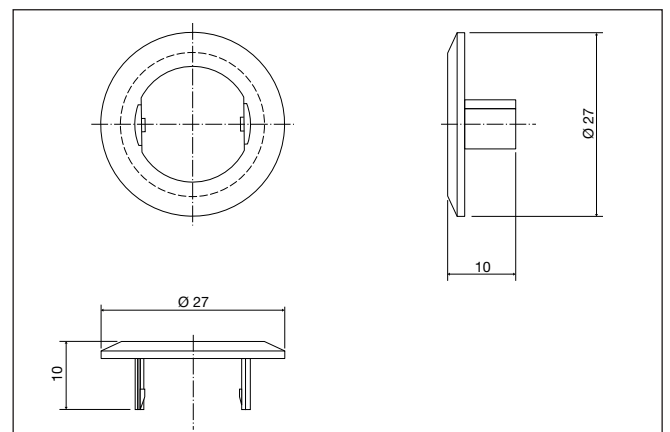

Detection Diagram

Excess Gain

Signal Stability Indication

APA 18-MB1

Dimensions Radial version

Cable version

Plug version