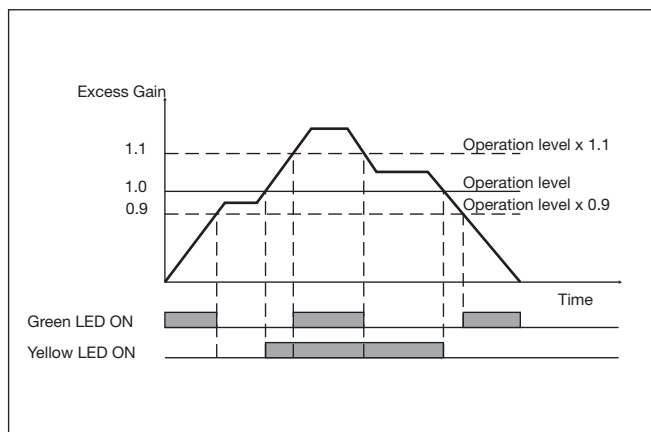

Detection Diagram

Excess Gain

Signal Stability Indication

APA 18-MB1

Dimensions Radial version

Cable version

Plug version