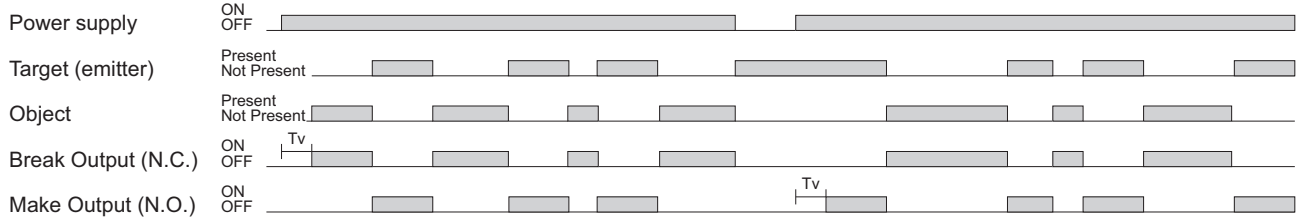

Operation Diagram

tv = Power ON delay

Detection Diagram

Excess Gain

Dimensions Radial version

Cable version

Plug version