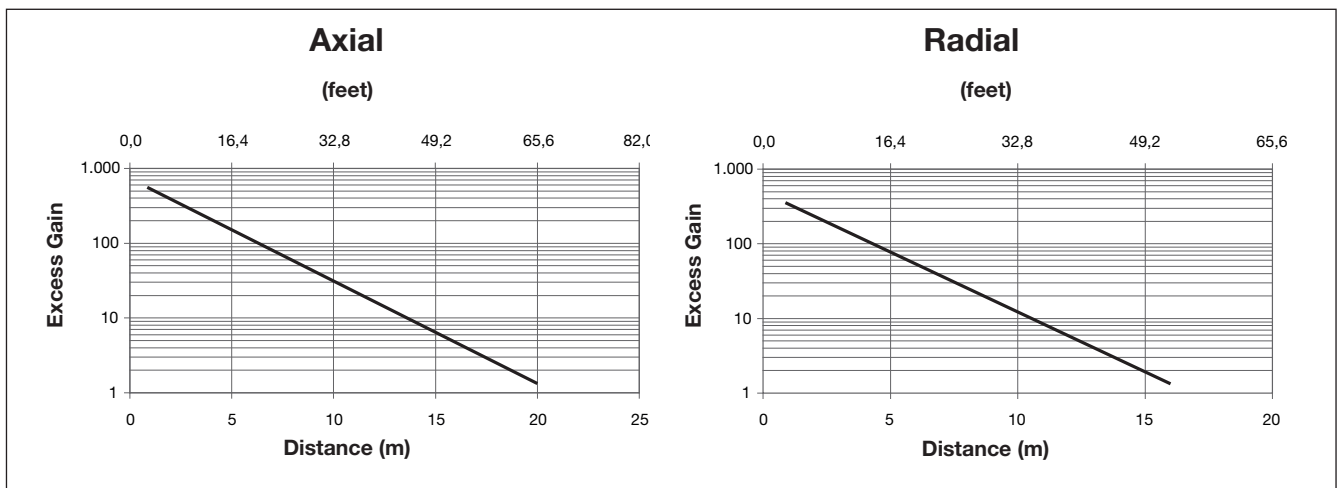

Operation Diagram

tv = Power ON delay

Detection Diagram

Excess Gain

Dimensions Radial version

Cable version

Plug version