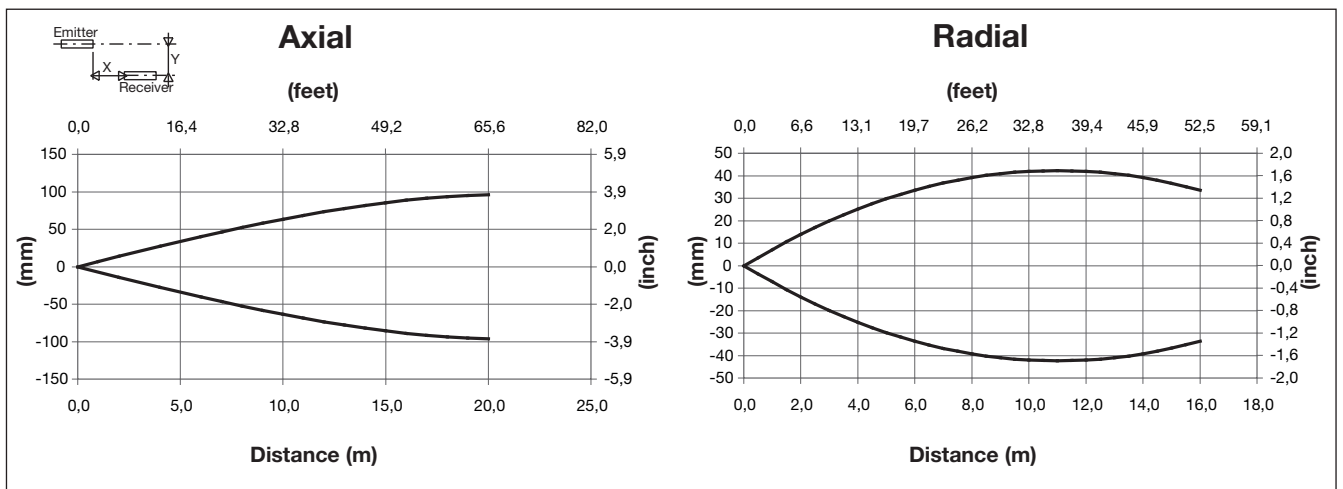

Operation Diagram

tv = Power ON delay

Detection Diagram

Excess Gain

Dimensions Radial version

Cable version

Plug version