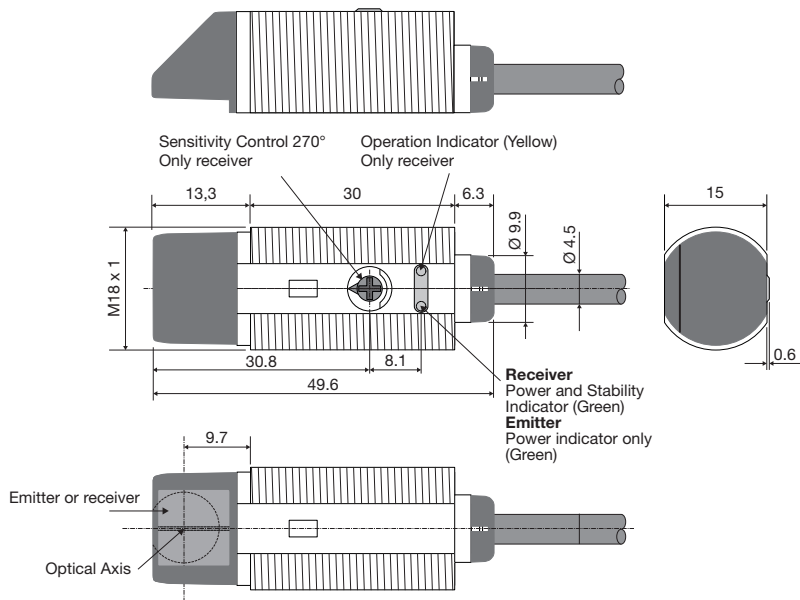

Operation Diagram

tv = Power ON delay

Detection Diagram

Excess Gain

Dimensions Radial version

Cable version

Plug version