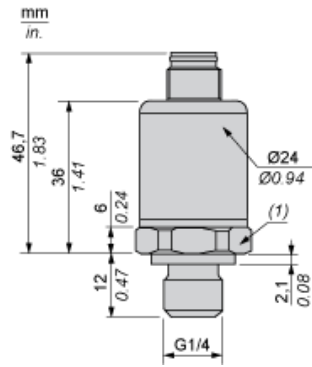

Dimensions

(1) SW24 tightening torque  $\leq$  25 N.m / 221 lb-in

---

## Wiring Diagram

---

### 3-Wire Technique (0-10 V)

(a) V out