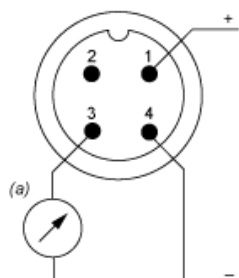

Dimensions

(1) SW24 tightening torque  $\leq$  25 N.m / 221 lb-in

---

## Wiring Diagram

---

### 3-Wire Technique (0-10 V)

(a) V out