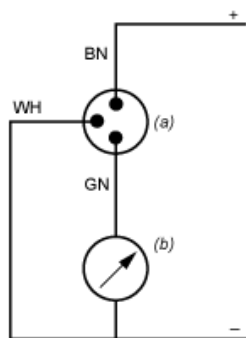

Dimensions

- (1) SW24 tightening torque ≤ 25 N.m / 221 lb-in
- (2) Cable

Connection and Schema

Wiring Diagram

3-Wire Technique (0-10 V)

- (a) PVC cable
- (b) V out