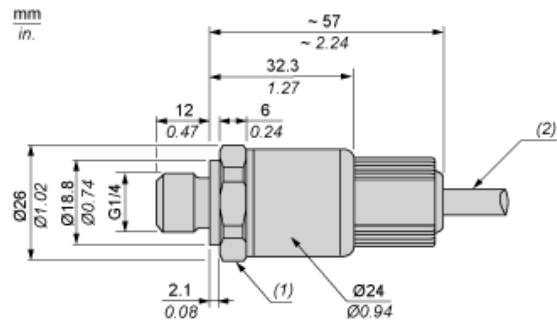

Dimensions

- (1) SW24 tightening torque ≤ 25 N.m / 221 lb-in
- (2) Cable

Connection and Schema

Wiring Diagram

3-Wire Technique (0-10 V)

- (a) PVC cable
- (b) V out