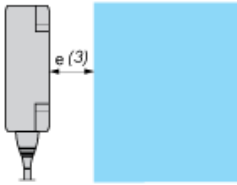

$$e (2) \geq 72$$

Facing a Metal Object