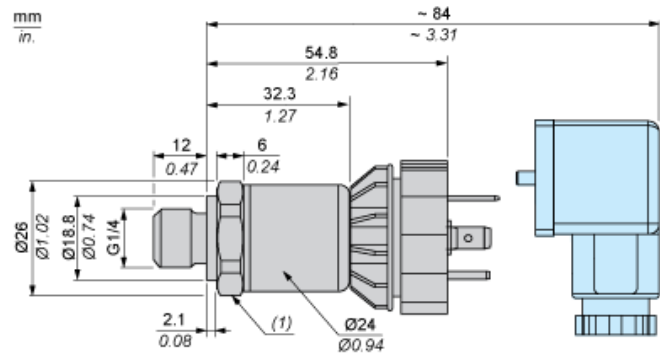

Dimensions

(1) SW24 tightening torque ≤ 25 N.m / 221 lb-in

Connection and Schema

Wiring Diagram

2-Wire Technique (4-20 mA)

(a) I out