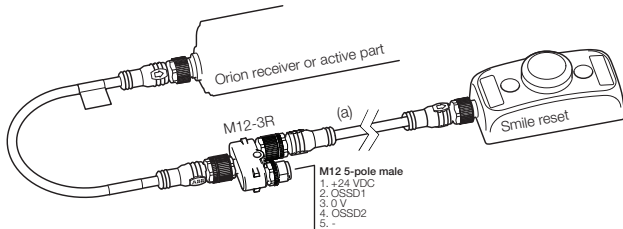

Ordering information

Cables for Smile 11 Rx and ROx

Description	Type	Order code	Smile11 Rx to another M12	Smile 11 Rx to el-cabinet	Smile 11 ROx to Tina 10B	Tina 10B to el-cabinet	Smile 11 ROx to M12-3R	M12-3R to el-cabinet	Tina 10B to M12-3A	M12-3A to M12-3A	El-cabinet to M12-3A	M12-3A to el-cabinet	
Straight M12-5 female connector with 6 m shielded cable	M12-C61	2TLA020056R0000		X		X		X			X		
Straight M12-5 female connector with 10 m shielded cable	M12-C101	2TLA020056R1000		X		X		X			X		
Straight M12-5 female connector with 20 m shielded cable	M12-C201	2TLA020056R1400		X		X		X			X		
M12-5 male + female connectors with 1 m shielded cable	M12-C112	2TLA020056R2000	X		X		X		X	X			
M12-5 male + female connectors with 3 m shielded cable	M12-C312	2TLA020056R2100	X		X		X		X	X			
M12-5 male + female connectors with 6 m shielded cable	M12-C612	2TLA020056R2200	X		X		X		X	X			
M12-5 male + female connectors with 10 m shielded cable	M12-C1012	2TLA020056R2300	X		X		X		X	X			
M12-5 male + female connectors with 20 m shielded cable	M12-C2012	2TLA020056R2400	X		X		X		X	X			
Straight M12-5 male connector with 6 m shielded cable	M12-C62	2TLA020056R0200										X	
Straight M12-5 male connector with 10 m shielded cable	M12-C102	2TLA020056R1200										X	

Connection examples

Reset to Orion with Tina 10A/C

Connection of Smile 11 ROx to Orion through M12-3R.
For connection to any control module compatible with OSSD outputs.