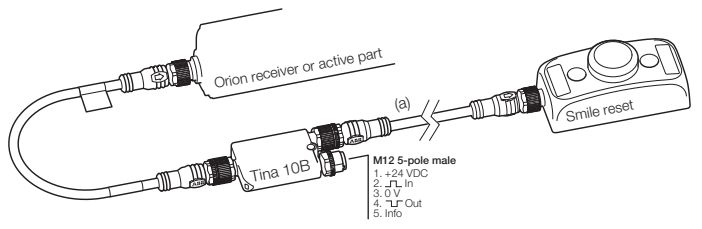

Ordering information

Cables for Smile 11 Rx and ROx

Description	Type	Order code	Smile11 Rx to another M12	Smile 11 Rx to el-cabinet	Smile 11 ROx to Tina 10B	Tina 10B to el-cabinet	Smile 11 ROx to M12-3R	M12-3R to el-cabinet	Tina 10B to M12-3A	M12-3A to M12-3A	El-cabinet to M12-3A	M12-3A to el-cabinet
Straight M12-5 female connector with 6 m shielded cable	M12-C61	2TLA020056R0000		X		X		X			X	
Straight M12-5 female connector with 10 m shielded cable	M12-C101	2TLA020056R1000		X		X		X			X	
Straight M12-5 female connector with 20 m shielded cable	M12-C201	2TLA020056R1400		X		X		X			X	
M12-5 male + female connectors with 1 m shielded cable	M12-C112	2TLA020056R2000	X		X		X		X	X		
M12-5 male + female connectors with 3 m shielded cable	M12-C312	2TLA020056R2100	X		X		X		X	X		
M12-5 male + female connectors with 6 m shielded cable	M12-C612	2TLA020056R2200	X		X		X		X	X		
M12-5 male + female connectors with 10 m shielded cable	M12-C1012	2TLA020056R2300	X		X		X		X	X		
M12-5 male + female connectors with 20 m shielded cable	M12-C2012	2TLA020056R2400	X		X		X		X	X		
Straight M12-5 male connector with 6 m shielded cable	M12-C62	2TLA020056R0200										X
Straight M12-5 male connector with 10 m shielded cable	M12-C102	2TLA020056R1200										X

Connection examples

Reset to Orion with Tina 10A/C

Connection of Smile 11 ROx to Orion through M12-3R.
For connection to any control module compatible with OSSD outputs.

Reset to Orion with Tina 10B

Connection of Smile 11 ROx to Orion through Tina 10B
For connection to Vital control module or Pluto Safety PLC.