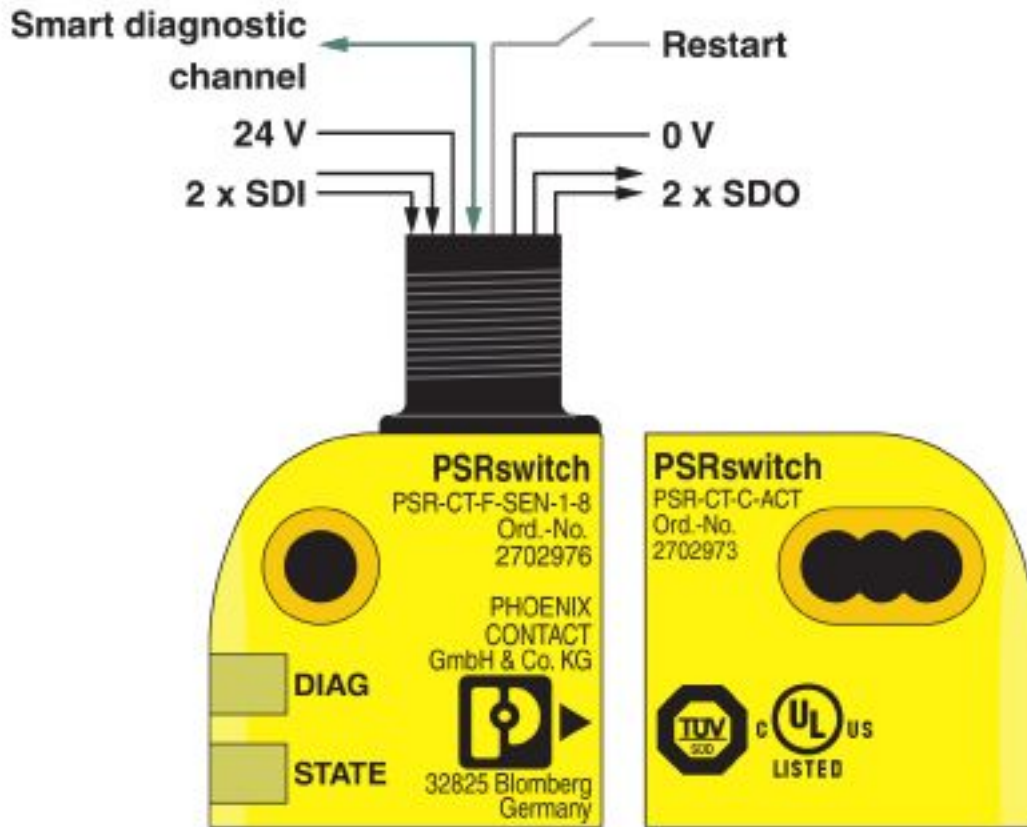

Safety switch actuator - PSR-CT-C-ACT - 2702973

Application drawing

Application drawing

Safety switch actuator - PSR-CT-C-ACT - 2702973

Application drawing

Dimensional drawing