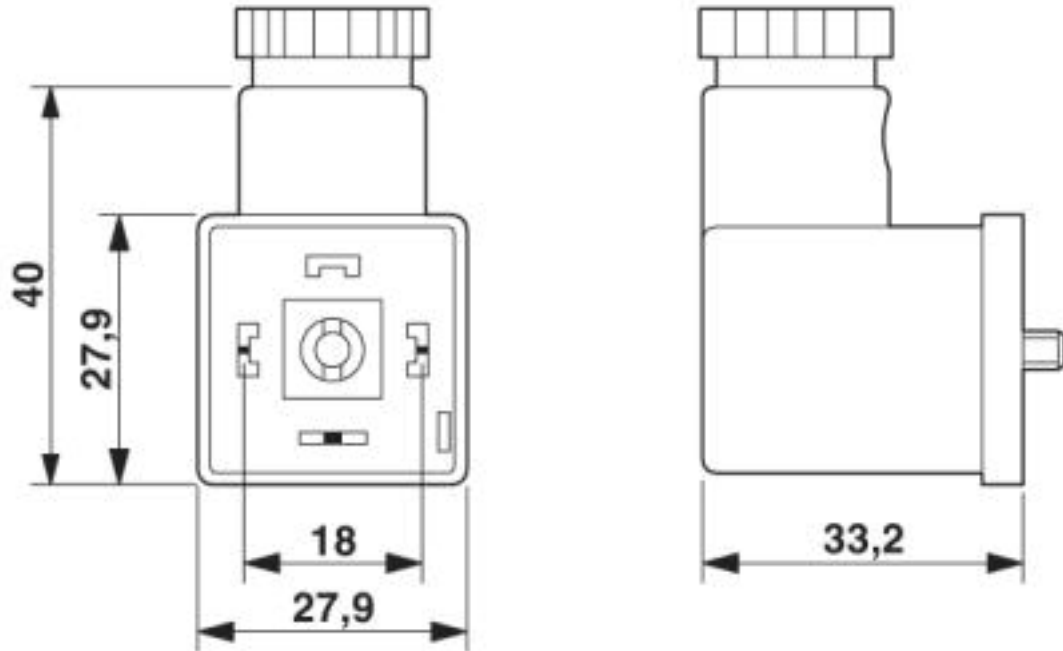

# Valve connectors - SACC-VB-3CON-M16/A-1L-SV 24V - 1452149

Dimensional drawing

Circuit diagram