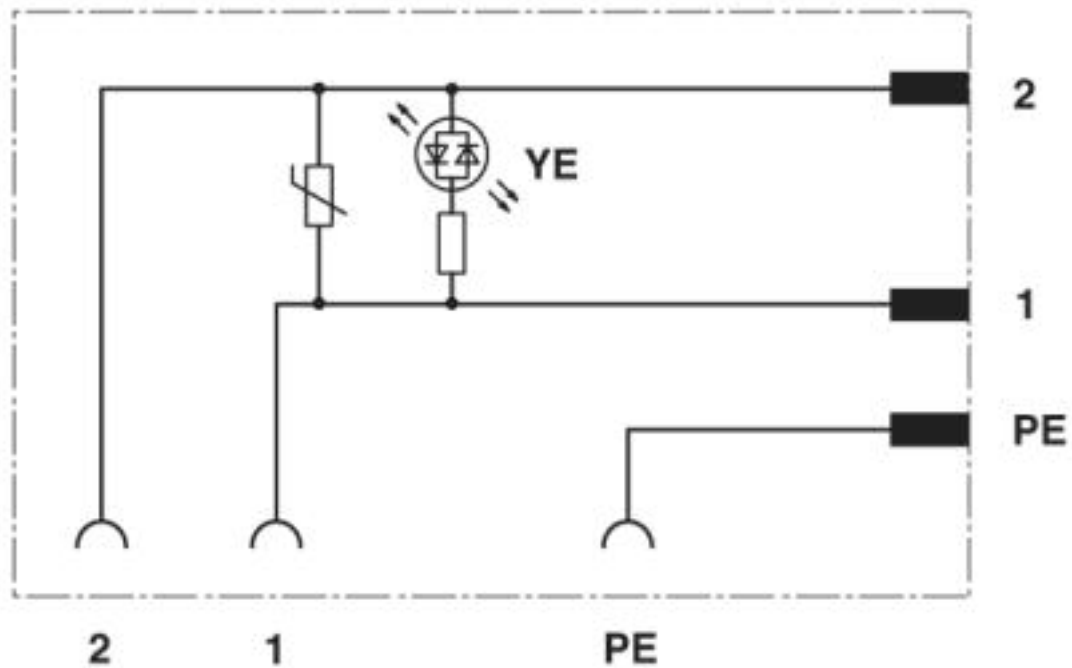

# Valve connectors - SACC-VB-3CON-M16/A-1L-SV 24V - 1452149

Dimensional drawing

Circuit diagram