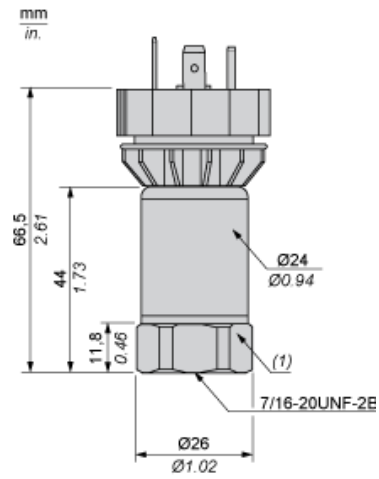

Dimensions

(1) SW24 tightening torque ≤ 10 N.m / 221 lb-in

Wiring Diagram

2-Wire Technique (4-20 mA)

(a) I out