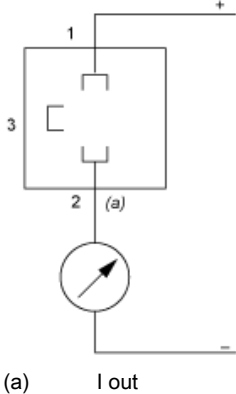

Dimensions

(1) SW24 tightening torque ≤ 10 N.m / 221 lb-in

Wiring Diagram

2-Wire Technique (4-20 mA)

(a) I out