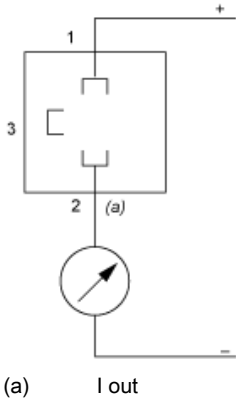

Dimensions

(1) SW24 tightening torque ≤ 25 N.m / 221 lb-in

Wiring Diagram

2-Wire Technique (4-20 mA)

(a) I_{out}