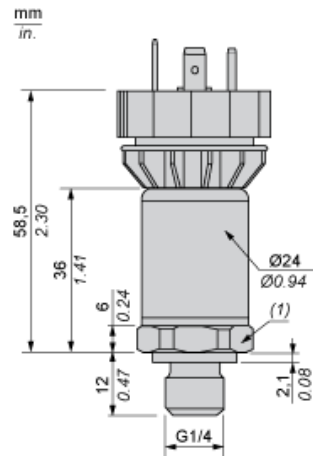

Dimensions

(1) SW24 tightening torque ≤ 25 N.m / 221 lb-in

Wiring Diagram

2-Wire Technique (4-20 mA)

(a) I_{out}