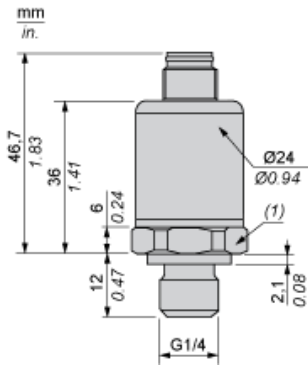

Dimensions

(1) SW24 tightening torque ≤ 25 N.m / 221 lb-in

Wiring Diagram

2-Wire Technique (4-20 mA)