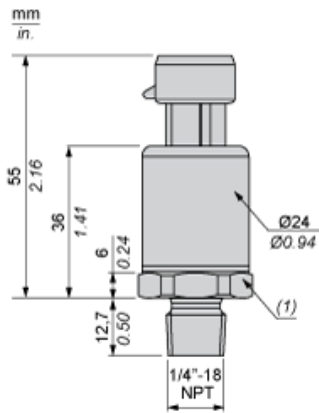

Dimensions

(1) SW24 tightening torque ≤ 25 N.m / 221 lb-in

Wiring Diagram

3-Wire Technique (0.5 – 4.5 V)