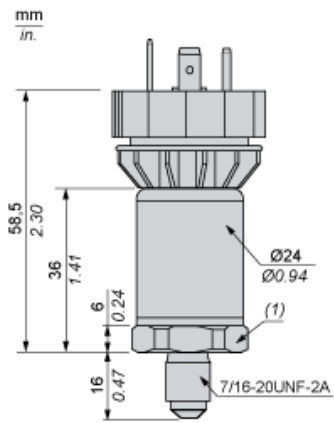

Dimensions

(1) SW24 tightening torque  $\leq 10$  N.m / 88.5 lb-in

---

Wiring Diagram

---

2-Wire Technique (4-20 mA)