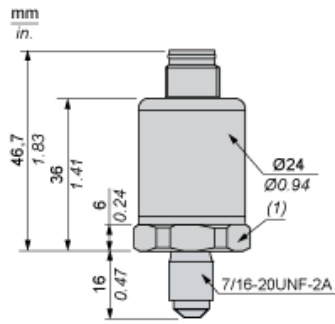

Dimensions

(1) SW24 tightening torque  $\leq 10$  N.m / 88.5 lb-in

---

Wiring Diagram

---

2-Wire Technique (4-20 mA)