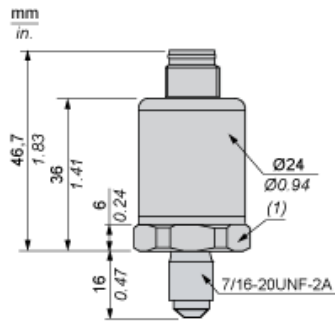

Dimensions

(1) SW24 tightening torque ≤ 10 N.m / 88.5 lb-in

Wiring Diagram

2-Wire Technique (4-20 mA)