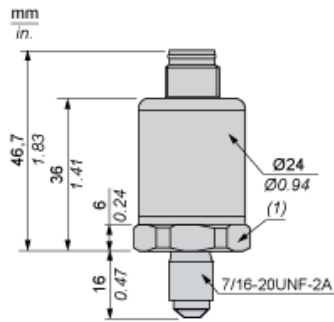

Dimensions

(1) SW24 tightening torque  $\leq 10$  N.m / 88.5 lb-in

---

Wiring Diagram

---

2-Wire Technique (4-20 mA)