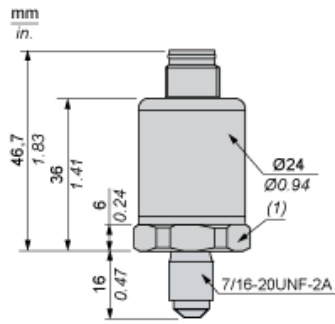

Dimensions

(1) SW24 tightening torque ≤ 10 N.m / 88.5 lb-in

Wiring Diagram

2-Wire Technique (4-20 mA)