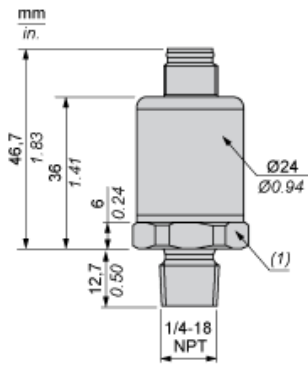

Dimensions

(1) SW24 tightening torque  $\leq 25$  N.m / 221 lb-in

---

Wiring Diagram

---

3-Wire Technique (0-10 V)