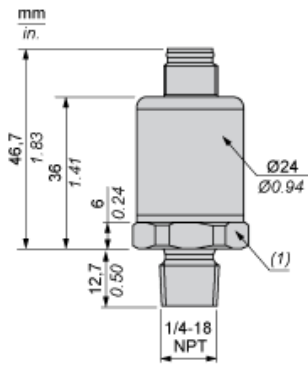

Dimensions

(1) SW24 tightening torque  $\leq 25$  N.m / 221 lb-in

---

Wiring Diagram

---

3-Wire Technique (0.5 – 4.5 V)