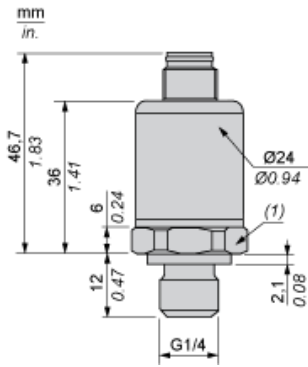

Dimensions

(1) SW24 tightening torque  $\leq 25$  N.m / 221 lb-in

---

Wiring Diagram

---

3-Wire Technique (0.5 – 4.5 V)