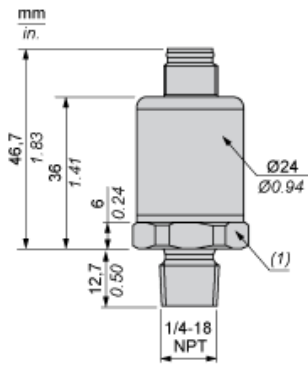

Dimensions

(1) SW24 tightening torque  $\leq 25$  N.m / 221 lb-in

---

Wiring Diagram

---

2-Wire Technique (4-20 mA)