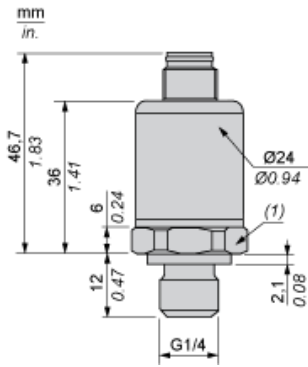

Dimensions

(1) SW24 tightening torque ≤ 25 N.m / 221 lb-in

Wiring Diagram

3-Wire Technique (0.5 – 4.5 V)