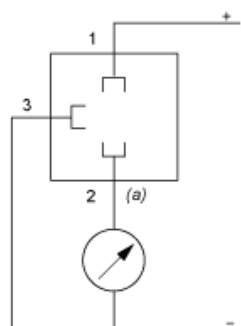

Dimensions

(1) SW24 tightening torque  $\leq 25$  N.m / 221 lb-in

---

## Wiring Diagram

---

### 3-Wire Technique (0-10 V)

(a) V out