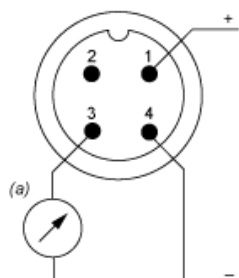

Dimensions

(1) SW24 tightening torque \leq 25 N.m / 221 lb-in

Wiring Diagram

3-Wire Technique (0-10 V)

(a) V out