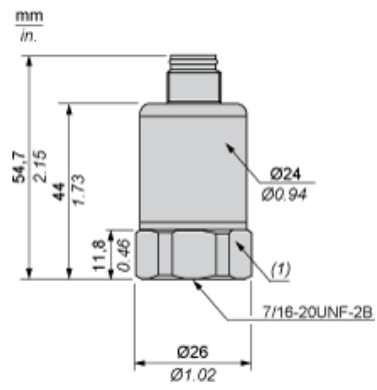

Dimensions

(1) SW24 tightening torque \leq 25 N.m / 221 lb-in

Wiring Diagram

3-Wire Technique (0-10 V)

(a) V out