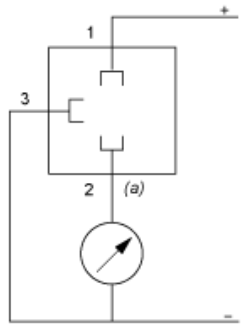

Dimensions

(1) SW24 tightening torque ≤ 25 N.m / 221 lb-in

Connection and Schema

Wiring Diagram

2-Wire Technique (4-20 mA)

(a) V out