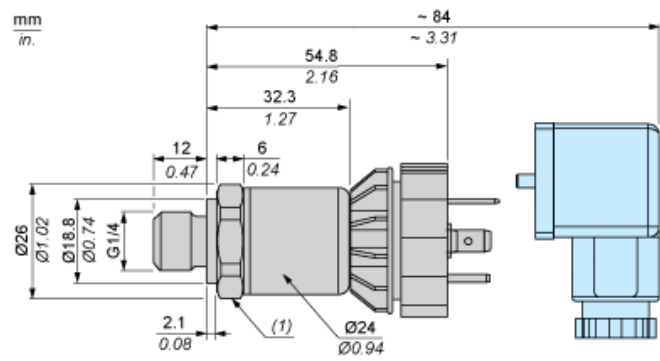

Dimensions

(1) SW24 tightening torque ≤ 25 N.m / 221 lb-in

Connection and Schema

Wiring Diagram

2-Wire Technique (4-20 mA)

(a) V out