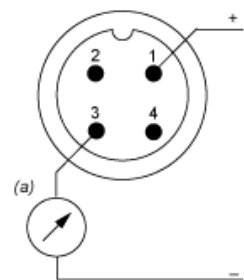

Dimensions

(1) SW24 tightening torque ≤ 25 N.m / 221 lb-in

Connection and Schema

Wiring Diagram

2-Wire Technique (4-20 mA)

(a) I out