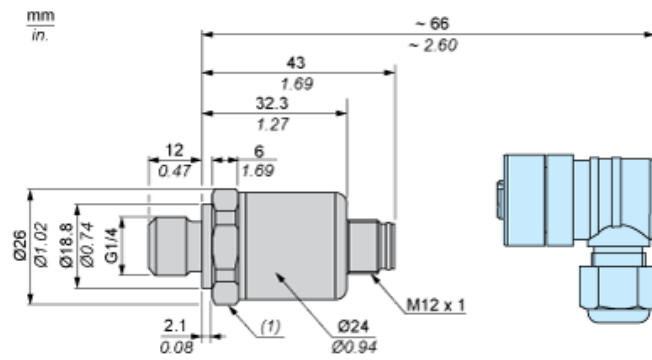

Dimensions

(1) SW24 tightening torque ≤ 25 N.m / 221 lb-in

Connection and Schema

Wiring Diagram

2-Wire Technique (4-20 mA)

(a) I out