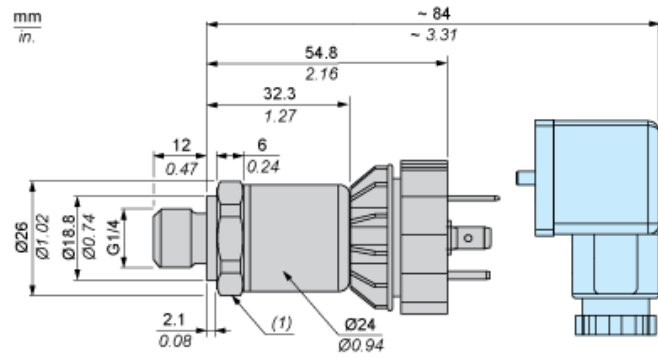

Dimensions

(1) SW24 tightening torque ≤ 25 N.m / 221 lb-in

Connection and Schema

Wiring Diagram

2-Wire Technique (4-20 mA)

(a) V out