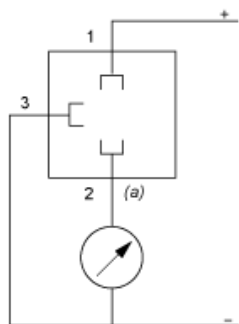

Dimensions

(1) SW24 tightening torque ≤ 25 N.m / 221 lb-in

Connection and Schema

Wiring Diagram

2-Wire Technique (4-20 mA)

(a) V out