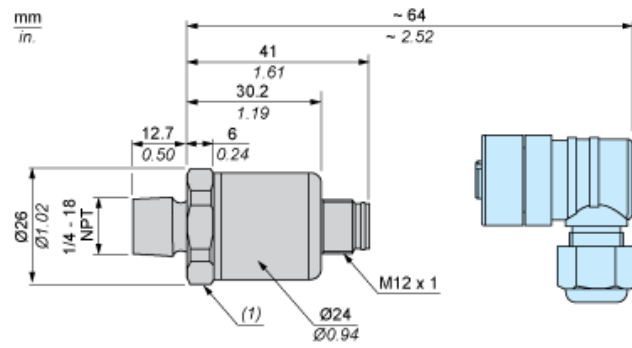

Dimensions

(1) SW24 tightening torque ≤ 25 N.m / 221 lb-in

Connection and Schema

Wiring Diagram

2-Wire Technique (4-20 mA)