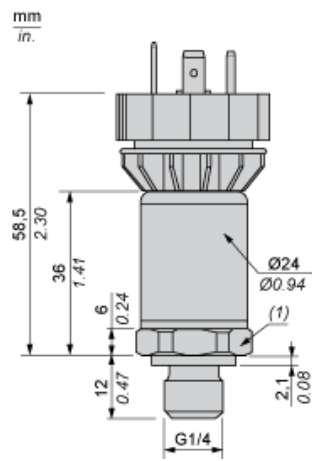

Dimensions

(1) SW24 tightening torque ≤ 25 N.m / 221 lb-in

Wiring Diagram

3-Wire Technique (0-10 V)

(a) V out