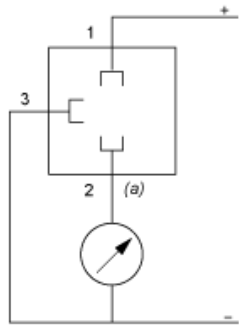

Dimensions

(1) SW24 tightening torque ≤ 25 N.m / 221 lb-in

Wiring Diagram

3-Wire Technique (0-10 V)

(a) V out