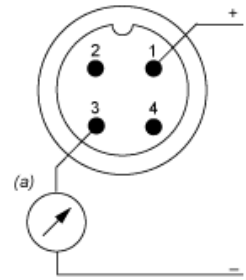

Dimensions

(1) SW24 tightening torque ≤ 25 N.m / 221 lb-in

Connection and Schema

Wiring Diagram

2-Wire Technique (4-20 mA)

(a) I out