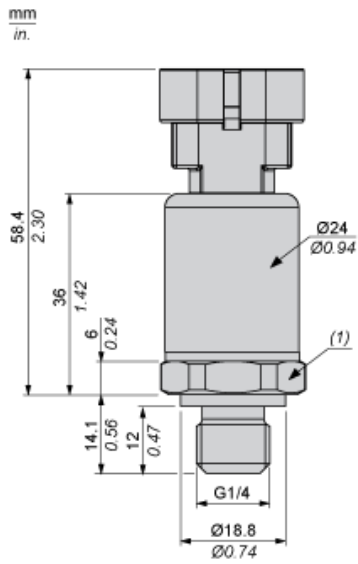

Dimensions

(1) SW24, tightening torque □ 24 N-m / 212 lb-in

---

## Connections and Schema

---

### Connector Wiring

(1) V out