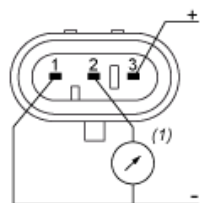

Dimensions

(1) SW24, tightening torque □ 24 N-m / 212 lb-in

---

## Connections and Schema

---

### Connector Wiring

(1) V out