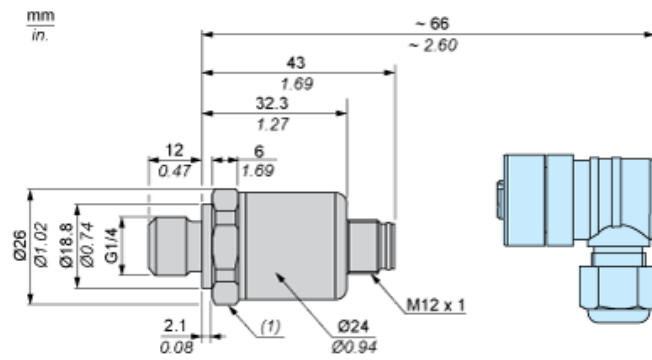

Dimensions

(1) SW24 tightening torque ≤ 25 N.m / 221 lb-in

Connection and Schema

Wiring Diagram

2-Wire Technique (4-20 mA)