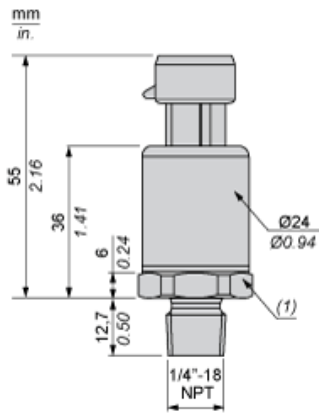

Dimensions

(1) SW24 tightening torque ≤ 25 N.m / 221 lb-in

Wiring Diagram

3-Wire Technique (0-10 V)