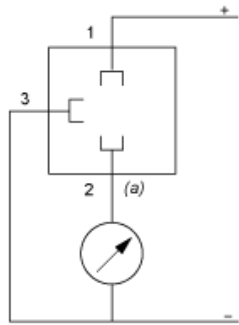

Dimensions

(1) SW24 tightening torque ≤ 25 N.m / 221 lb-in

Connection and Schema

Wiring Diagram

2-Wire Technique (4-20 mA)

(a) V out