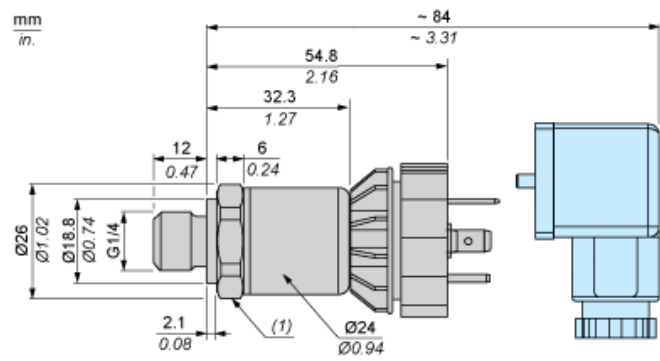

Dimensions

(1) SW24 tightening torque  $\leq 25$  N.m / 221 lb-in

---

Connection and Schema

---

Wiring Diagram

2-Wire Technique (4-20 mA)

(a) V out