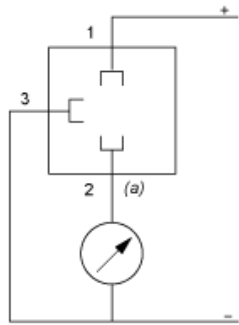

Dimensions

(1) SW24 tightening torque  $\leq 25$  N.m / 221 lb-in

---

Connection and Schema

---

Wiring Diagram

2-Wire Technique (4-20 mA)

(a) V out