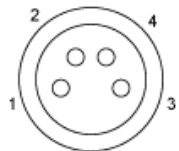

Dimensions

(1) Optical axis of laser

---

Wiring Schemes

---

M8 Connector

- 1 : Brown
- 2 : White
- 3 : Blue
- 4 : Black

NO Function

Without time delay

With 40 ms time delay

- BN : Brown
- WH : White
- BU : Blue
- BK : Black
- (1) : Output

NC Function

Without time delay