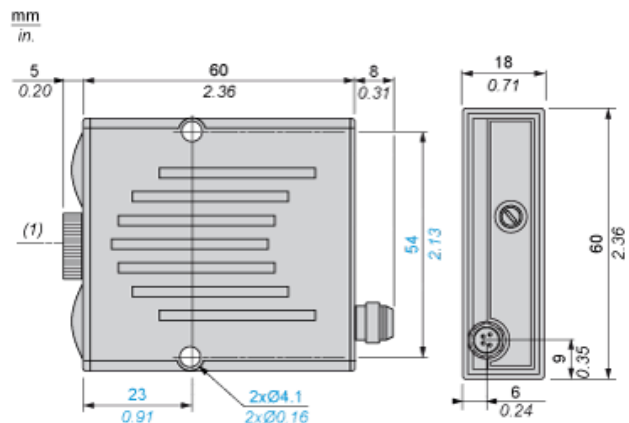

Dimensions

(1) Optical axis of laser

---

Wiring Schemes

---

M8 Connector

- 1 : Brown
- 2 : White
- 3 : Blue
- 4 : Black

NO Function

Without time delay

With 40 ms time delay

- BN : Brown
- WH : White
- BU : Blue
- BK : Black
- (1) : Output

NC Function

Without time delay