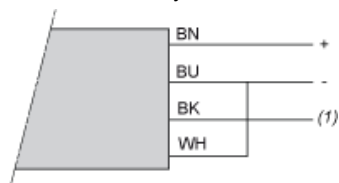

Dimensions

(1) Optical axis of laser

---

Wiring Schemes

---

M8 Connector

- 1 : Brown
- 2 : White
- 3 : Blue
- 4 : Black

NO Function

Without time delay

With 40 ms time delay

- BN : Brown
- WH : White
- BU : Blue
- BK : Black
- (1) : Output

NC Function

Without time delay