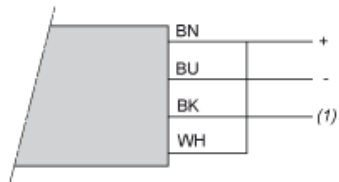

Dimensions

(1) Optical axis of laser

---

Wiring Schemes

---

M8 Connector

- 1 : Brown
- 2 : White
- 3 : Blue
- 4 : Black

NO Function

Without time delay

With 40 ms time delay

- BN : Brown
- WH : White
- BU : Blue
- BK : Black
- (1) : Output

NC Function

Without time delay