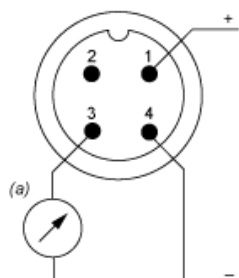

Dimensions

(1) SW24 tightening torque ≤ 25 N.m / 221 lb-in

Wiring Diagram

3-Wire Technique (0-10 V)

(a) V out