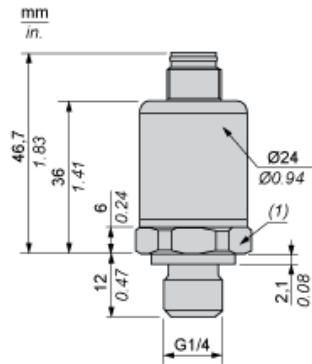

Dimensions

(1) SW24 tightening torque ≤ 25 N.m / 221 lb-in

Wiring Diagram

3-Wire Technique (0-10 V)

(a) V out