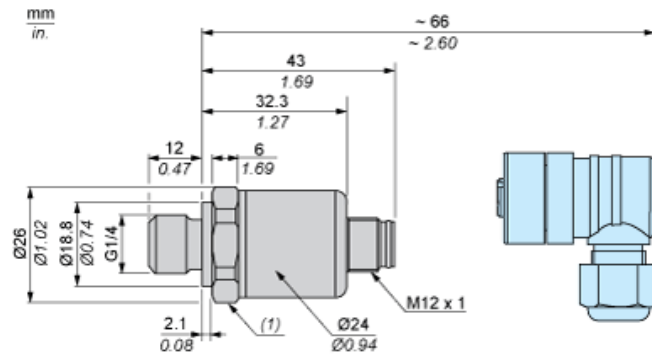

Dimensions

(1) SW24 tightening torque ≤ 25 N.m / 221 lb-in

Connection and Schema

Wiring Diagram

3-Wire Technique (0-10 V)

(a) V out