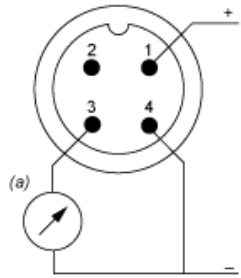

Dimensions

(1) SW24 tightening torque ≤ 25 N.m / 221 lb-in

Connection and Schema

Wiring Diagram

3-Wire Technique (0-10 V)

(a) V out