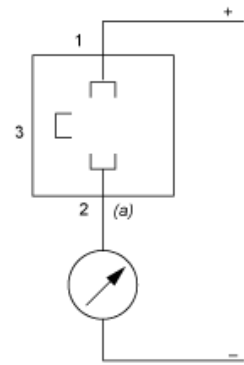

Dimensions

(1) SW24 tightening torque ≤ 25 N.m / 221 lb-in

Connection and Schema

Wiring Diagram

2-Wire Technique (4-20 mA)

(a) I out