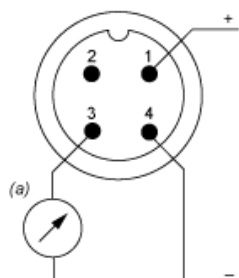

Dimensions

(1) SW24 tightening torque ≤ 25 N.m / 221 lb-in

Wiring Diagram

3-Wire Technique (0-5 V)

(a) V out