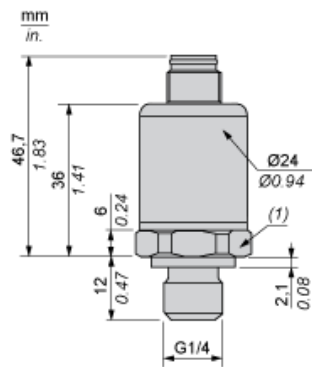

Dimensions

(1) SW24 tightening torque ≤ 25 N.m / 221 lb-in

Wiring Diagram

3-Wire Technique (0-5 V)

(a) V out