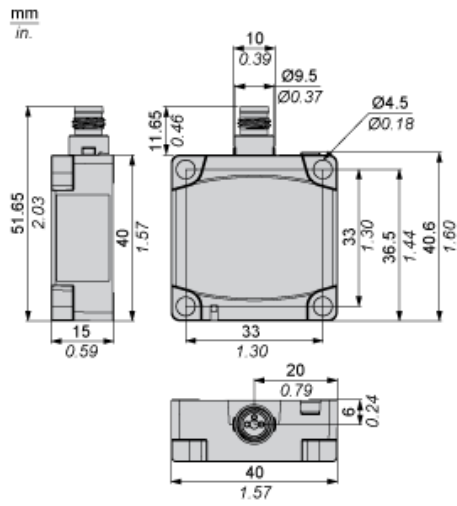

Dimensions

---

Setting-up

---

Minimum Mounting Distances (mm)

Side by Side

$$e (1) \geq 45$$

Face to Face

$$e (2) \geq 110$$

Facing a Metal Object

$$e (3) \geq 45$$