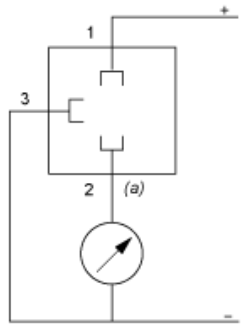

Dimensions

(1) SW24 tightening torque  $\leq 25$  N.m / 221 lb-in

---

Connection and Schema

---

Wiring Diagram

2-Wire Technique (4-20 mA)

(a) V out